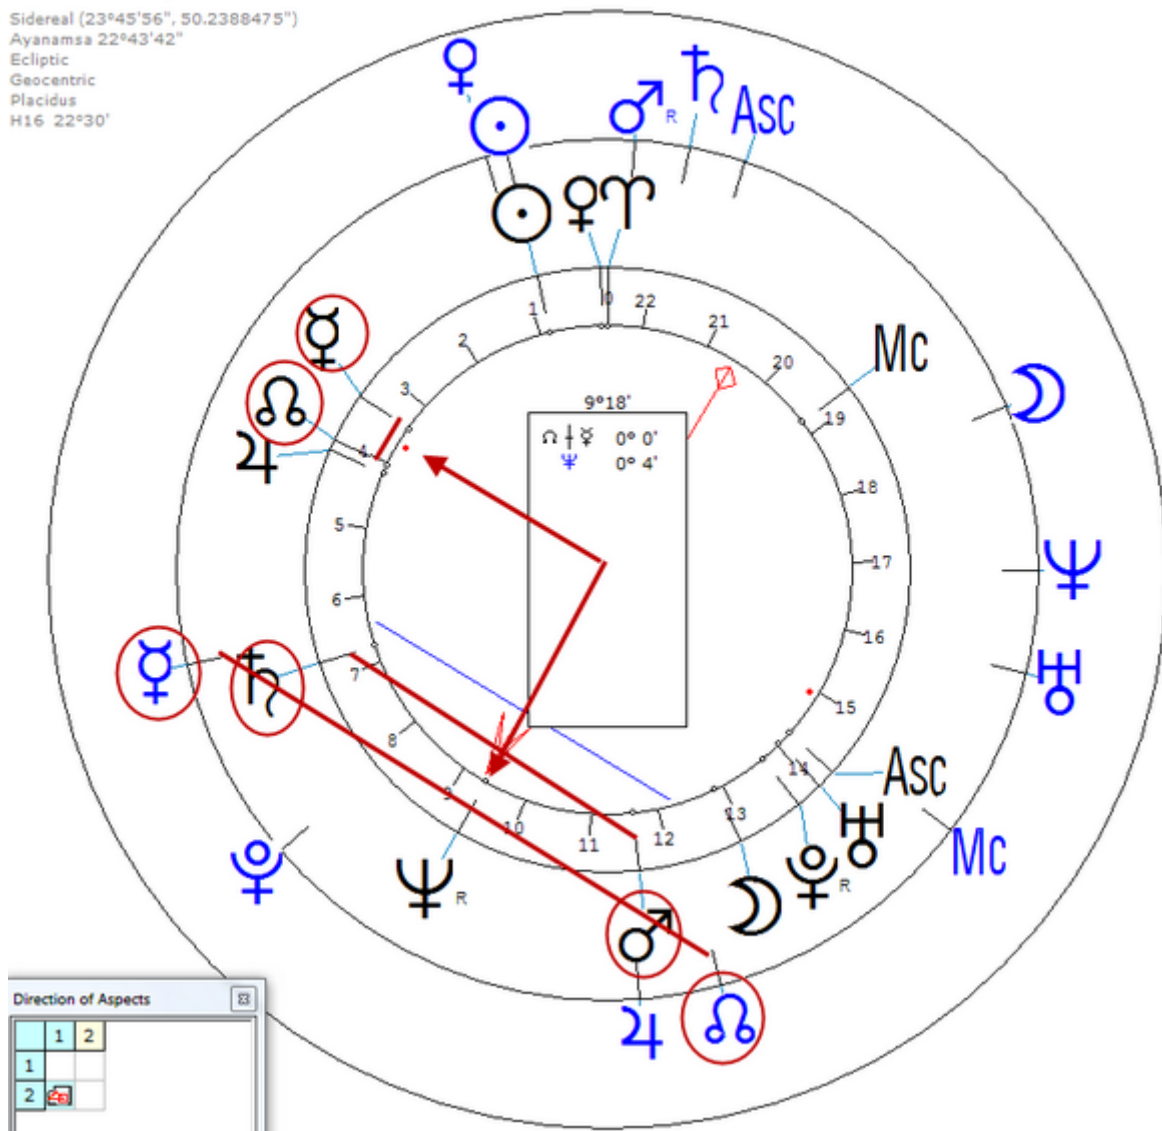

Bérégovoy, Pierre

23 December 1925 at 10:00 (= 10:00 AM)Déville lès Rouen, France,
49n28, 1e02

French economist.

<https://www.astro.com/astro-databank/B%C3%A9r%C3%A9govoy,_Pierre>

Beregovoy committed suicide with a 357 Magnum on 5/01/1993, 6:09 PM
MEDT, Nevers, France.

Solar Return (Harmonic 16)

Solar ♃/♁ = ♂_n / ♃_n = ♃_n / ♁_n

Solar ☽/♁ = ♁_n

Bérégovoy, Pierre
23 December 1925 Wed 10:00 (GMT) 49n28 1e02
Deville les Rouen, France

Sidereal (23°45'56", 50.2388475")
Ayanamsa 22°43'42"
Ecliptic
Geocentric
Placidus
H16 22°30'